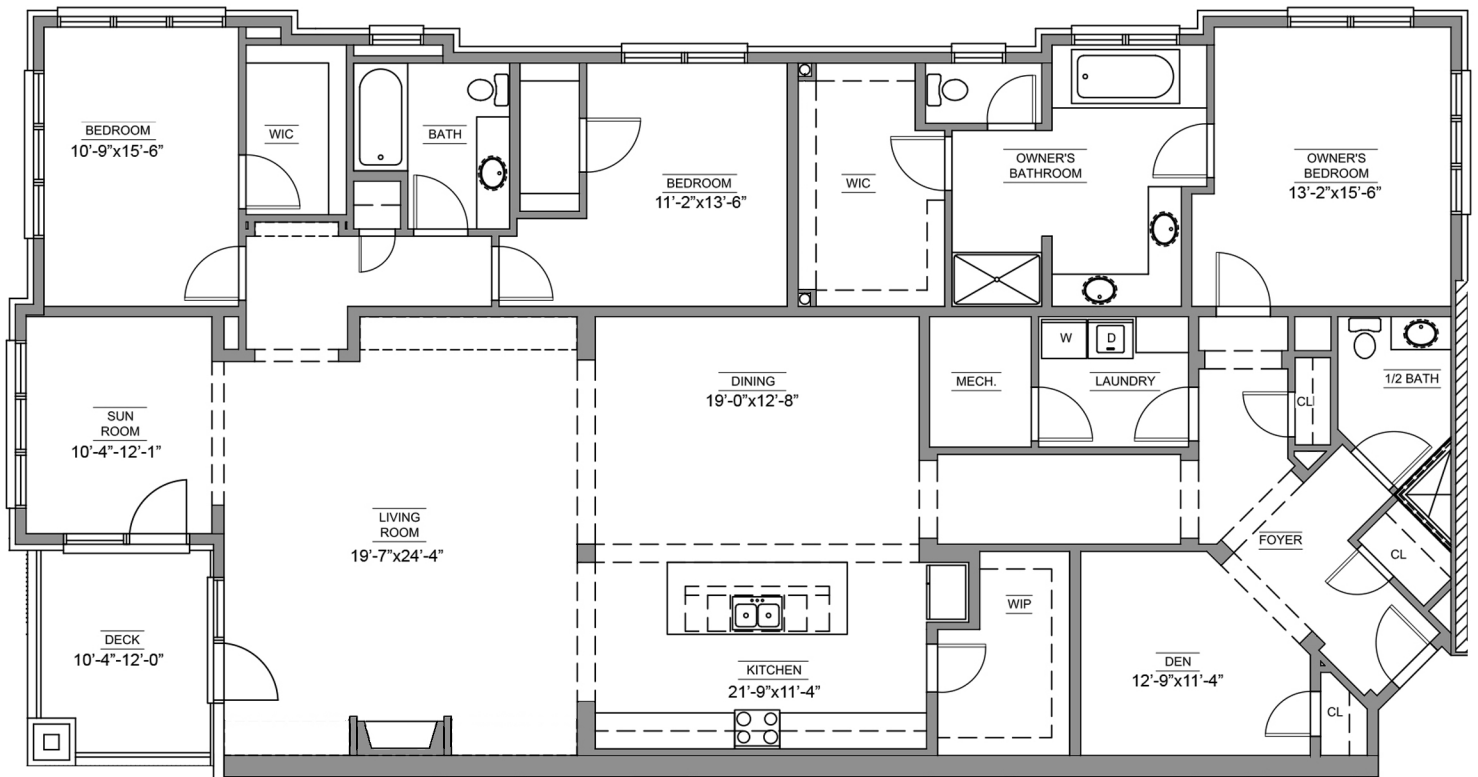

UNIT 101

3 Bedrooms / 2.5 Bathrooms / Approx. 2940 Sq Ft
+50 sf external storage unit

Floor plan illustrations may not represent actual plan configurations and details. Completed square footages and dimensions are approximate and subject to change without notice. Plans do not reflect future ceiling soffits.