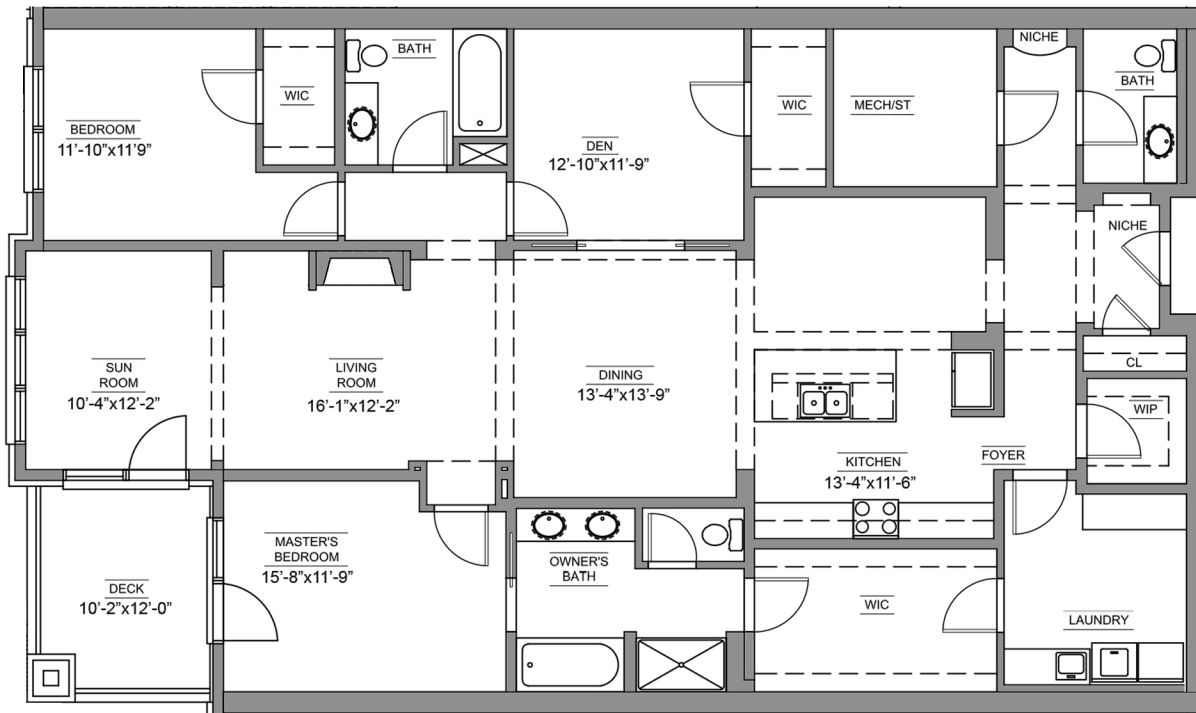

# UNIT 102

2 Bedrooms / 2.5 Bathrooms / Approx. 2220 Sq Ft  
+50 sf external storage unit

Floor plan illustrations may not represent actual plan configurations and details. Completed square footages and dimensions are approximate and subject to change without notice. Plans do not reflect future ceiling soffits.