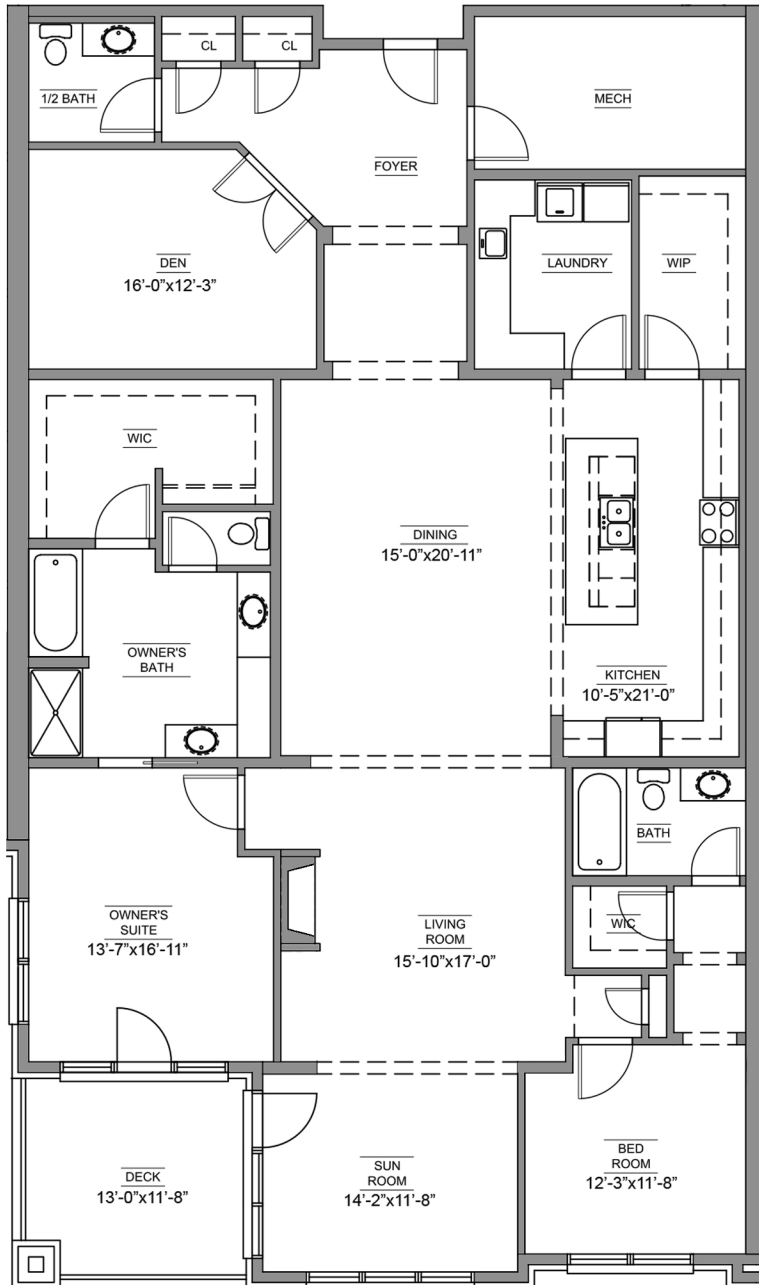

UNIT 103

2 Bedrooms / 2.5 Bathrooms / Approx. 2600 Sq Ft
+50 sf external storage unit

Floor plan illustrations may not represent actual plan configurations and details. Completed square footages and dimensions are approximate and subject to change without notice. Plans do not reflect future ceiling soffits.