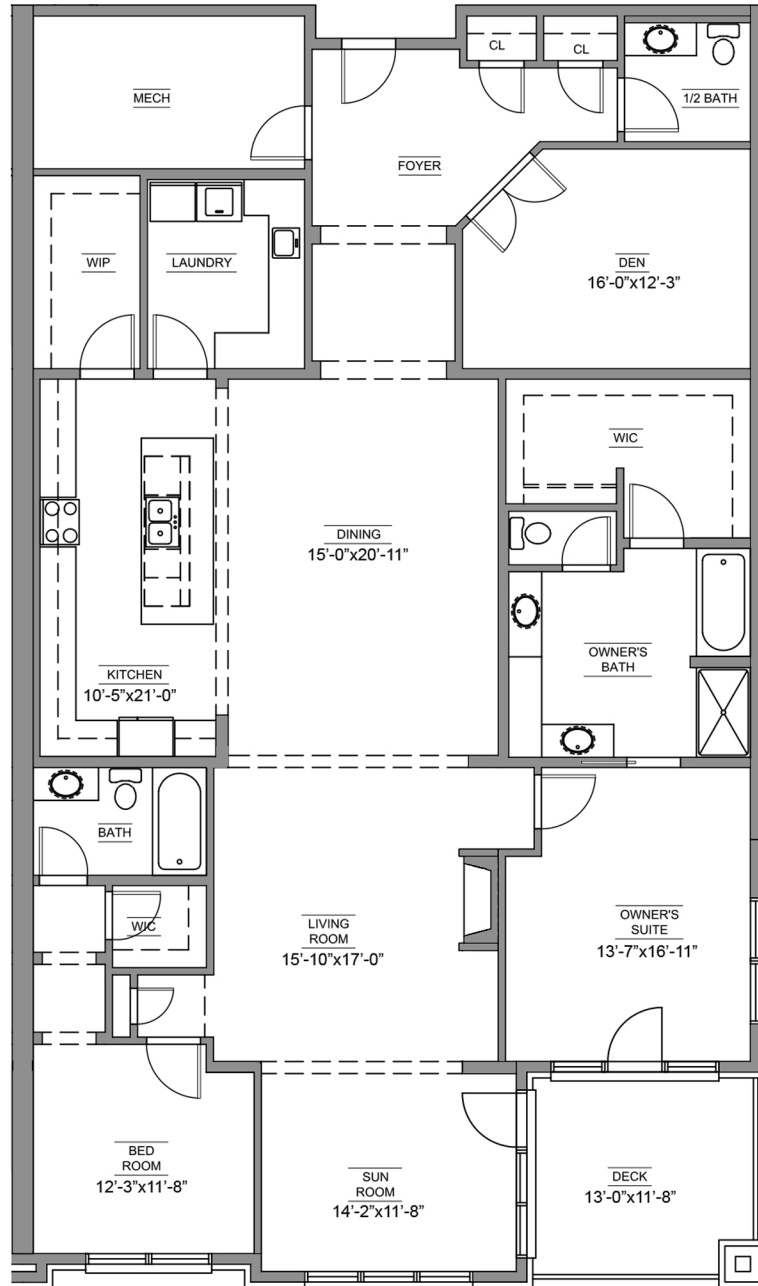

UNIT 104

2 Bedrooms / 2.5 Bathrooms / Approx. 2600 Sq Ft
+50 sf external storage unit

Floor plan illustrations may not represent actual plan configurations and details. Completed square footages and dimensions are approximate and subject to change without notice. Plans do not reflect future ceiling soffits.