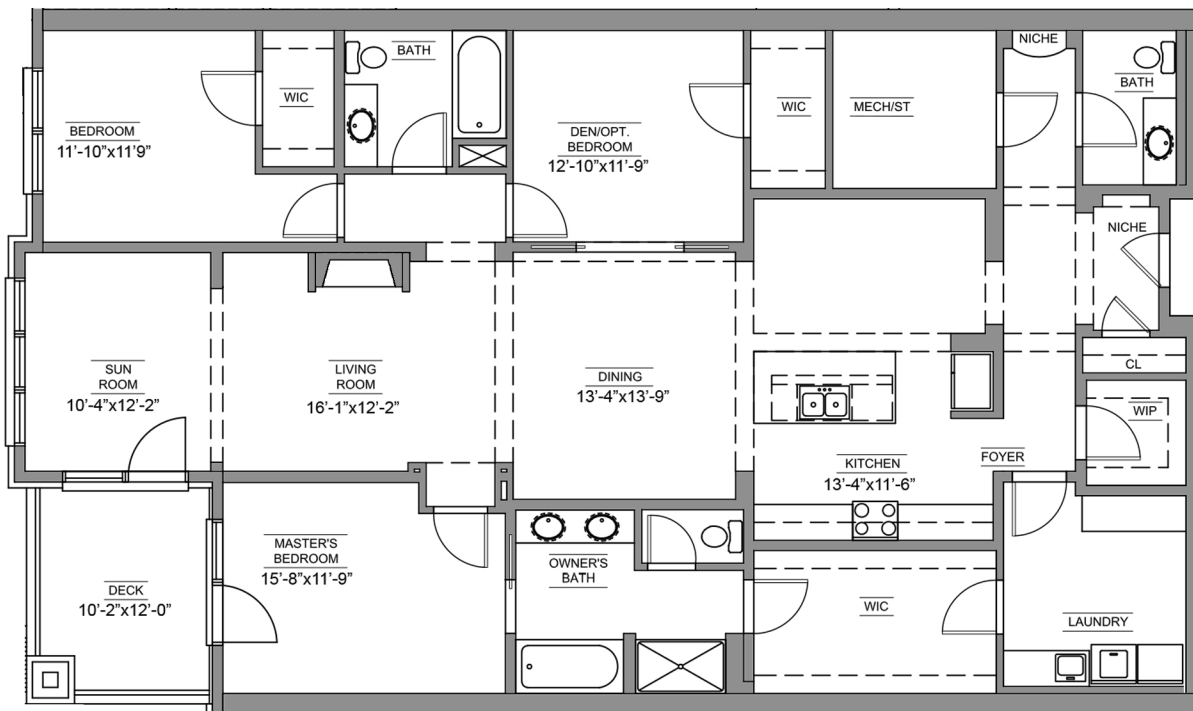

UNIT 202

2 Bedrooms / 2.5 Bathrooms / Approx. 2220 Sq Ft
+50 sf external storage unit

Floor plan illustrations may not represent actual plan configurations and details. Completed square footages and dimensions are approximate and subject to change without notice. Plans do not reflect future ceiling soffits.