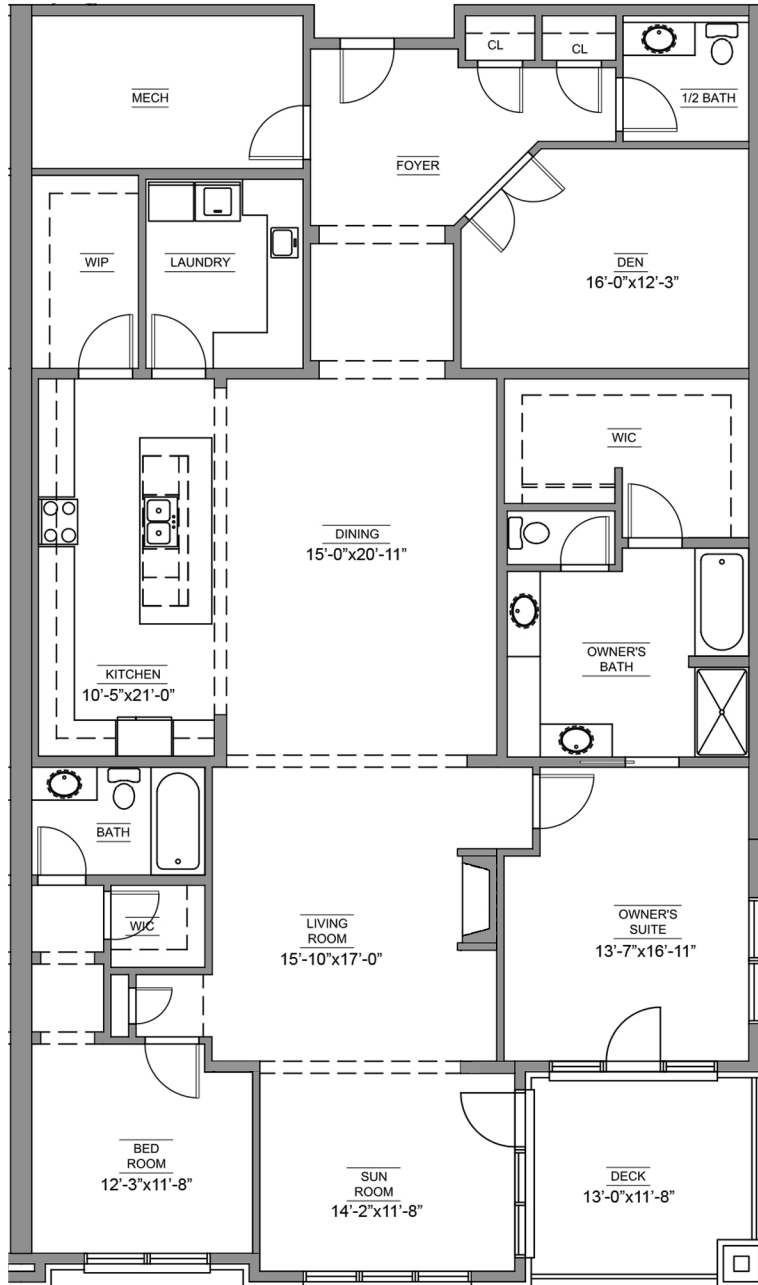

UNIT 205

2 Bedrooms / 2.5 Bathrooms / Approx. 2600 Sq Ft
+50 sf external storage unit

Floor plan illustrations may not represent actual plan configurations and details. Completed square footages and dimensions are approximate and subject to change without notice. Plans do not reflect future ceiling soffits.