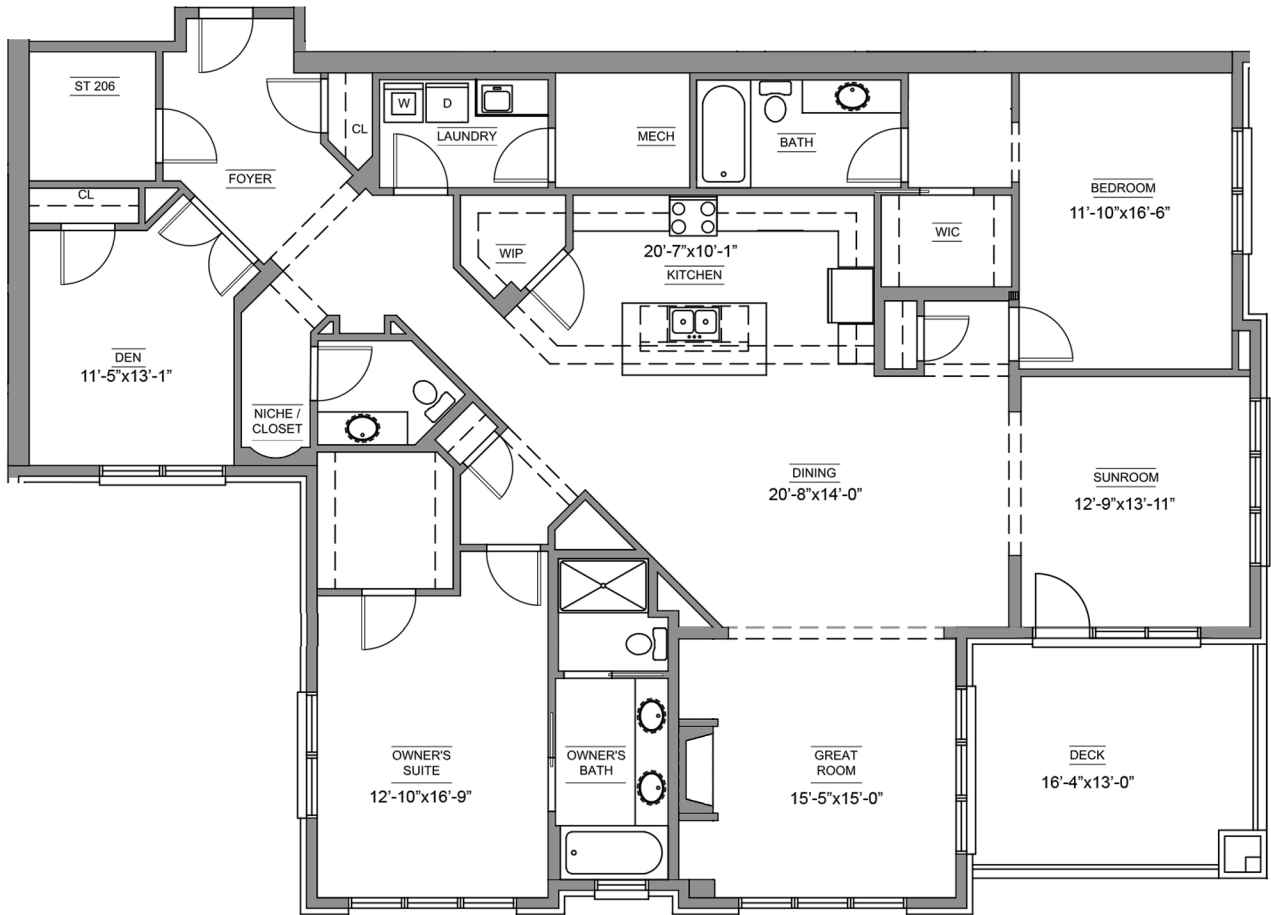

UNIT 206

2 Bedrooms / 2.5 Bathrooms / Approx. 2490 Sq Ft
Includes internal storage unit

Floor plan illustrations may not represent actual plan configurations and details. Completed square footages and dimensions are approximate and subject to change without notice. Plans do not reflect future ceiling soffits.