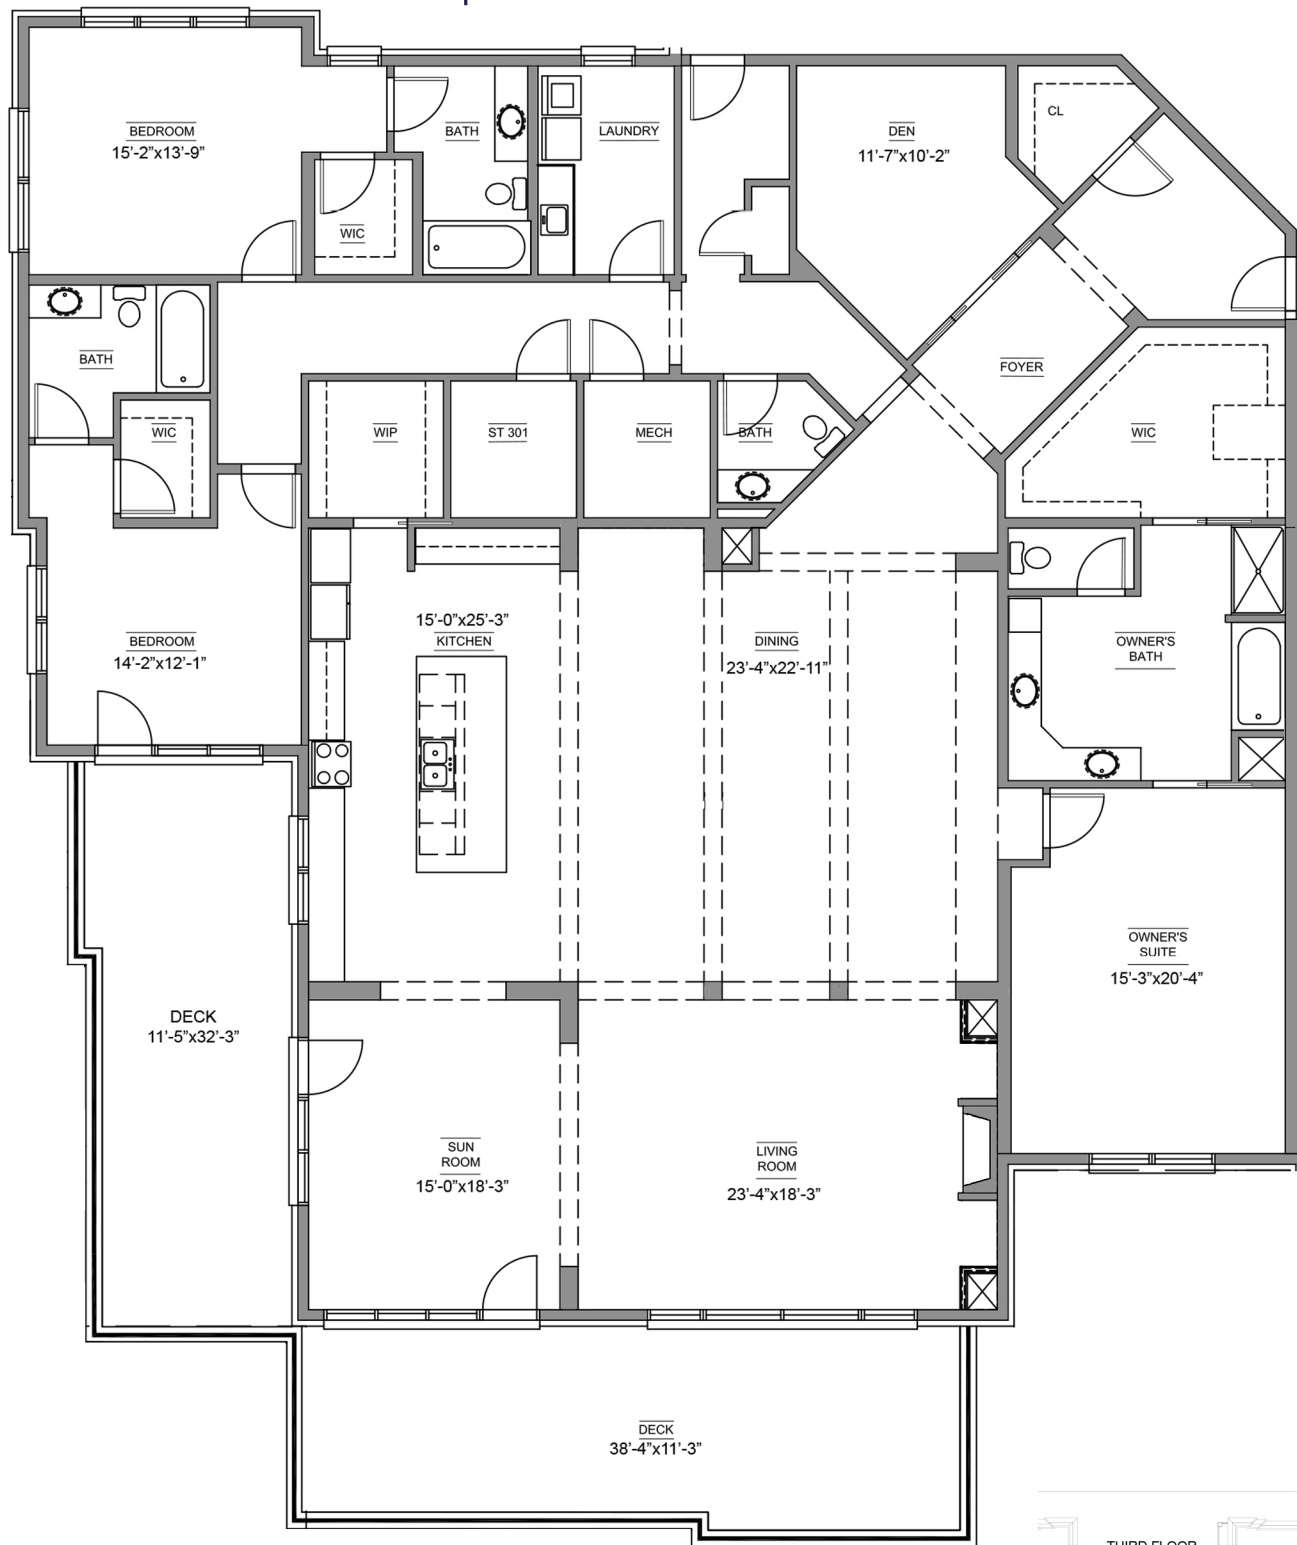

# MEYER PLACE

AT FERNDALE

## UNIT 301

3 Bedrooms / 3.5 Bathrooms / Approx. 4180 Sq Ft  
+50 sf external storage unit

Floor plan illustrations may not represent actual plan configurations and details. Completed square footages and dimensions are approximate and subject to change without notice. Plans do not reflect future ceiling soffits.