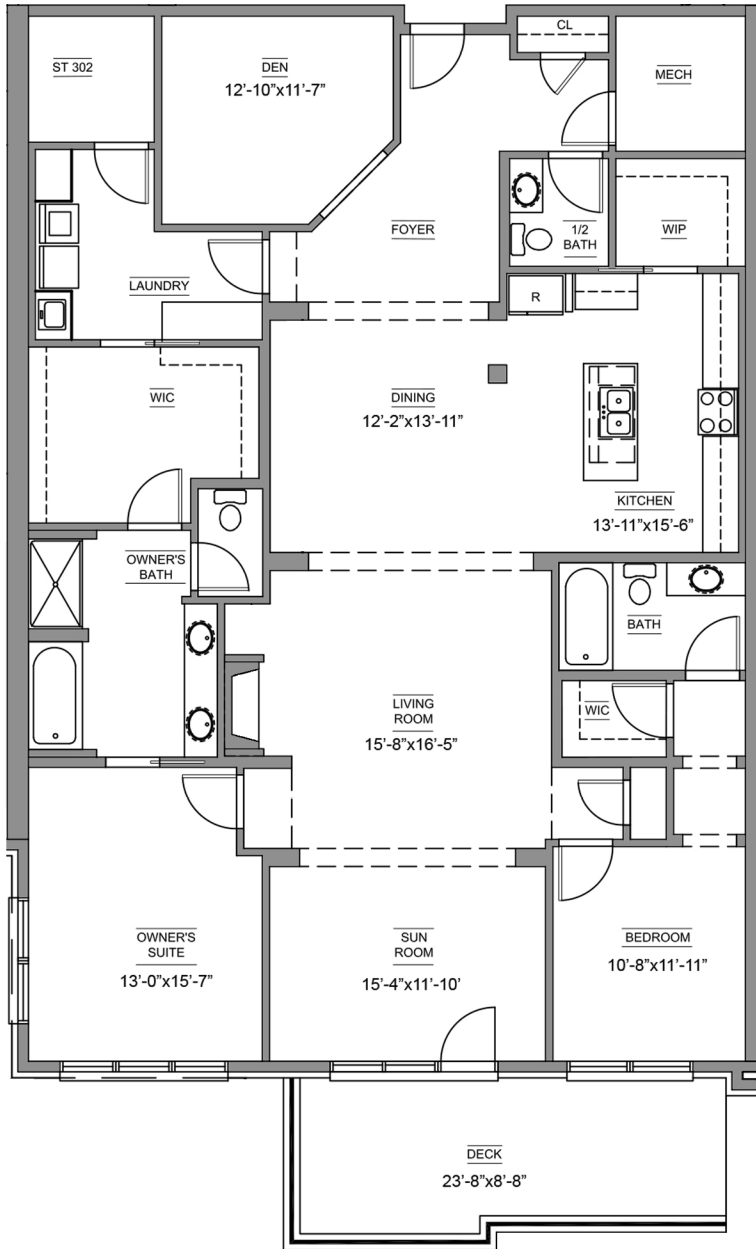

# UNIT 302

2 Bedrooms / 2.5 Bathrooms / Approx. 2310 Sq Ft  
+ internal storage unit

Floor plan illustrations may not represent actual plan configurations and details. Completed square footages and dimensions are approximate and subject to change without notice. Plans do not reflect future ceiling soffits.