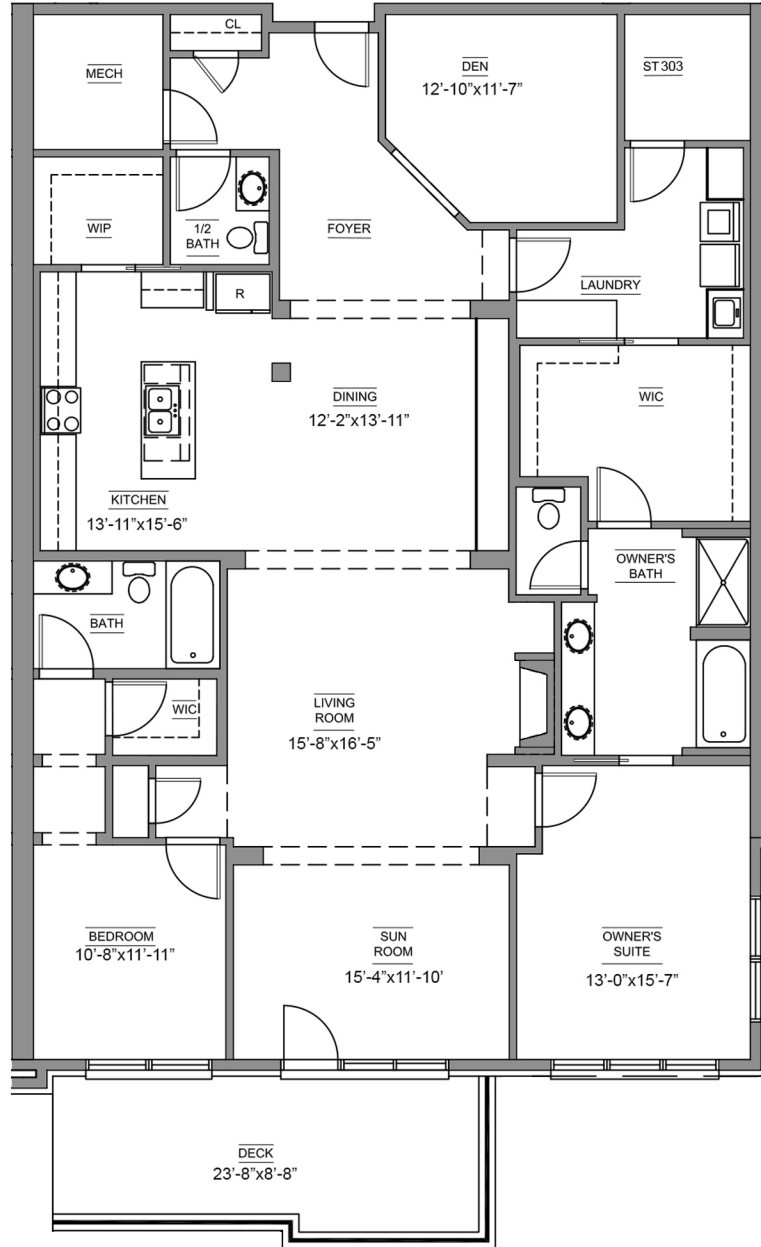

UNIT 303

2 Bedrooms / 2.5 Bathrooms / Approx. 2310 Sq Ft
+ internal storage unit

Floor plan illustrations may not represent actual plan configurations and details. Completed square footages and dimensions are approximate and subject to change without notice. Plans do not reflect future ceiling soffits.