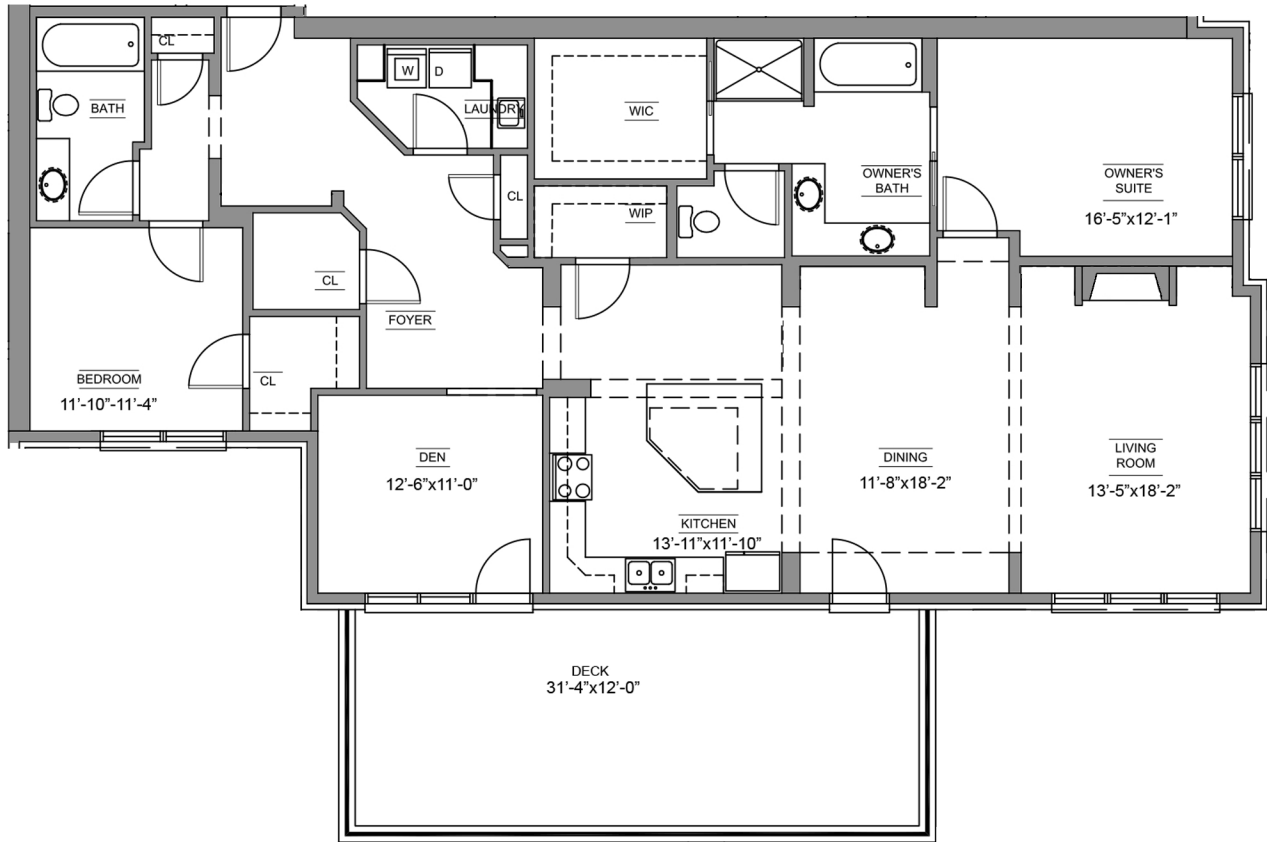

# UNIT 305

2 Bedrooms / 2 Bathrooms / Approx. 1950 Sq Ft  
+50 sf external storage unit

Floor plan illustrations may not represent actual plan configurations and details. Completed square footages and dimensions are approximate and subject to change without notice. Plans do not reflect future ceiling soffits.